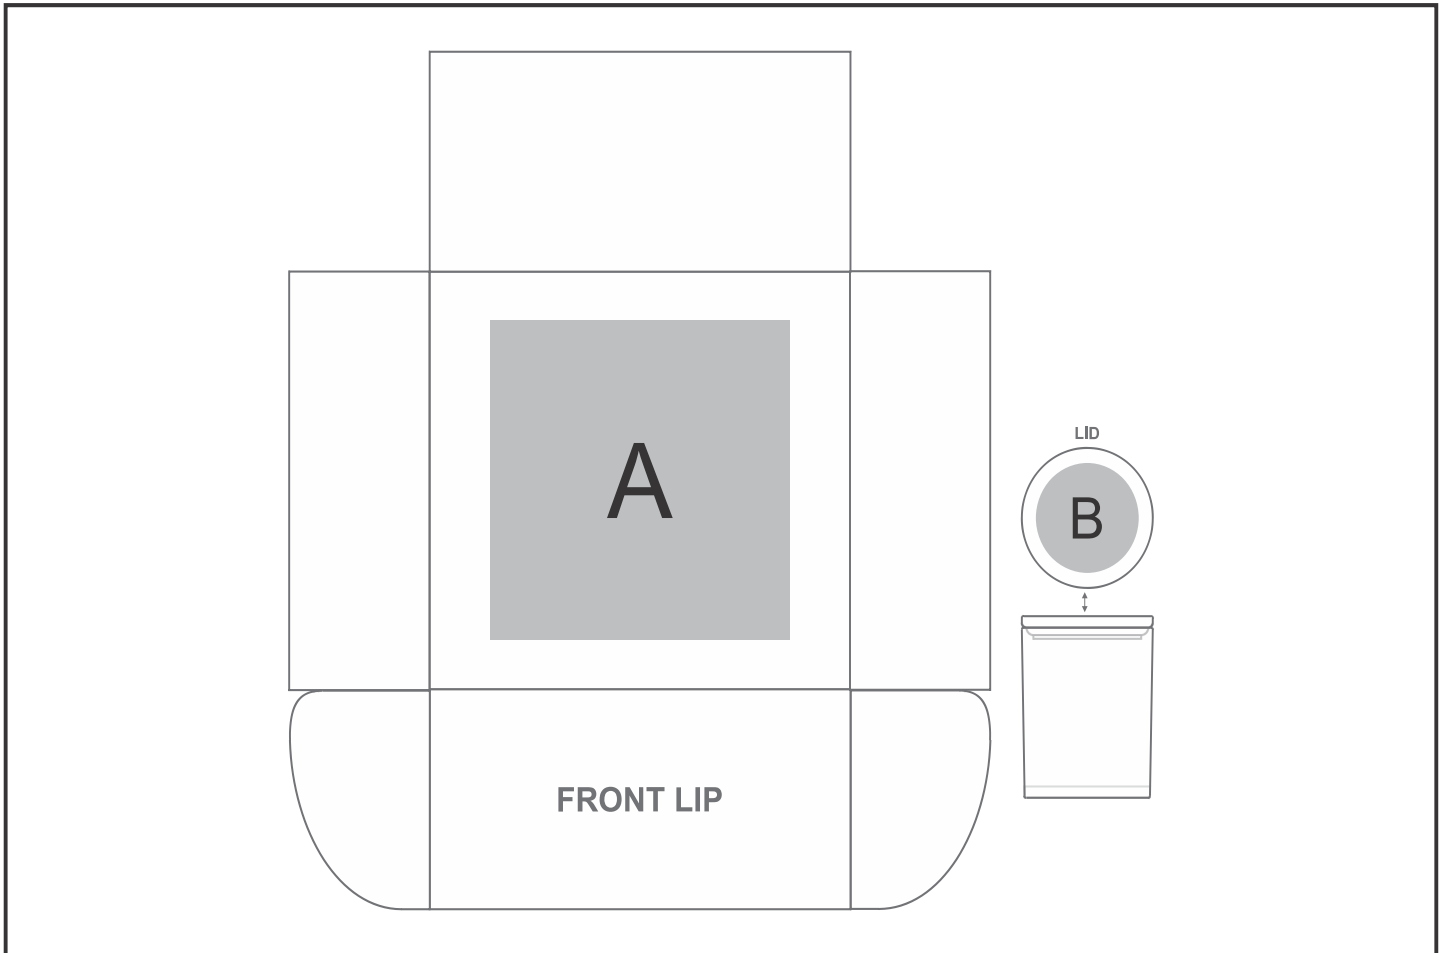

GF-EE-1249-B

Eva & Elm Luxury Bliss Bath & Body Gift Set

Need to know:

- Includes 1-Colour, 1-Position Screen Print on Box AND 1-Position Laser Engraving on Candle(setup fees apply)

- Laser Colour: Tonal

- Due to tonal variations in the wood the laser engraving will vary from one item to the next and will likely vary in the same item.

- Please note we cannot guarantee that the external logo will align with the internal logo(Okiyo) on the lid.

Branding Options:

Position	Branding Method (Branding Code)	No. of Colours	Dimension
A	Screen Print (SA)	1 Colour	160mm wide x 160mm high
B	Laser Engraving (LC)	N/A	55mm wide x 55mm high